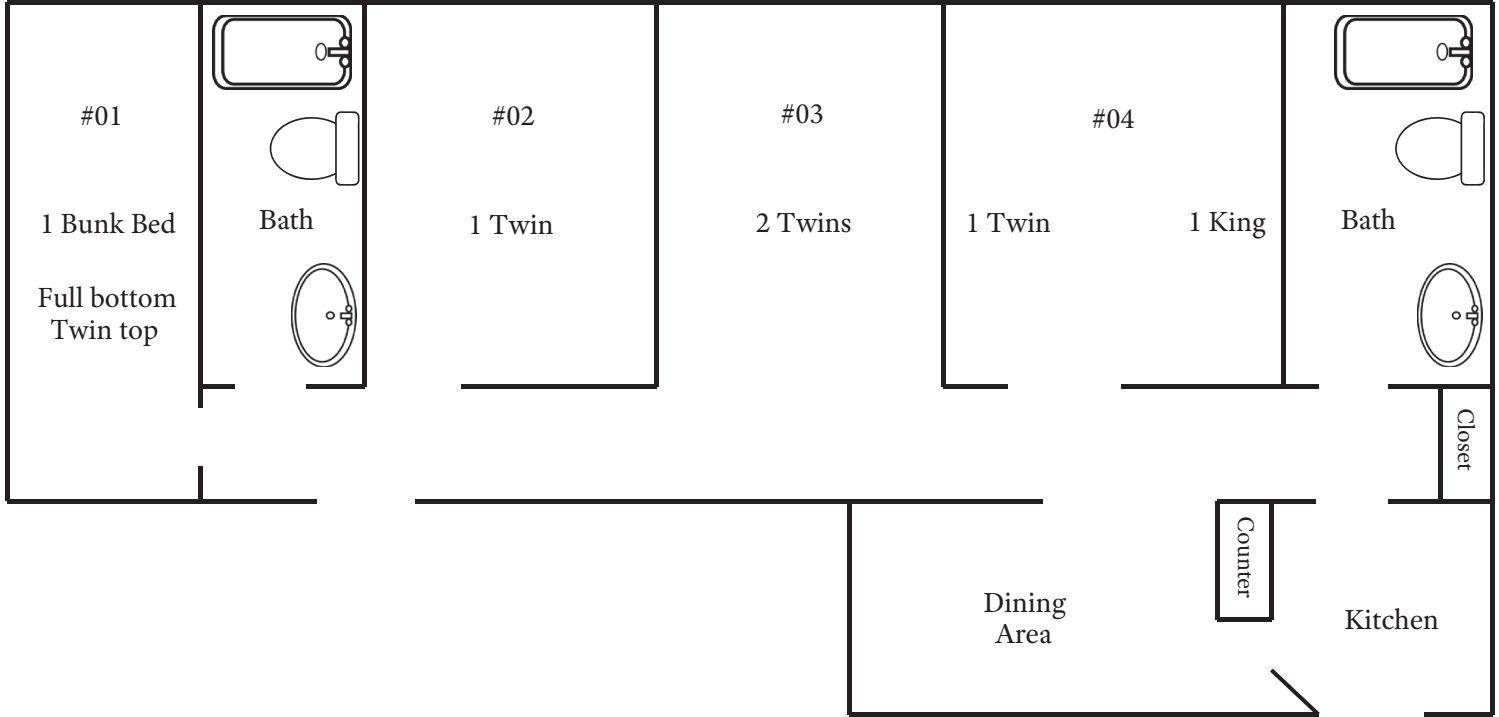

Guests: 9

This three bedroom cottage features a full kitchen with all included basic utensils, coffeemaker, stove, refrigerator and microwave. Ideal for the whole family to get away together.

All linens are provided in rooms. We provide towels for swimming in the river (in the shade shelter between the slide and rope swing) and at the pool (in the shade near the deep end).

Please leave your pets at home, as **pets are not permitted** at Mo-Ranch.